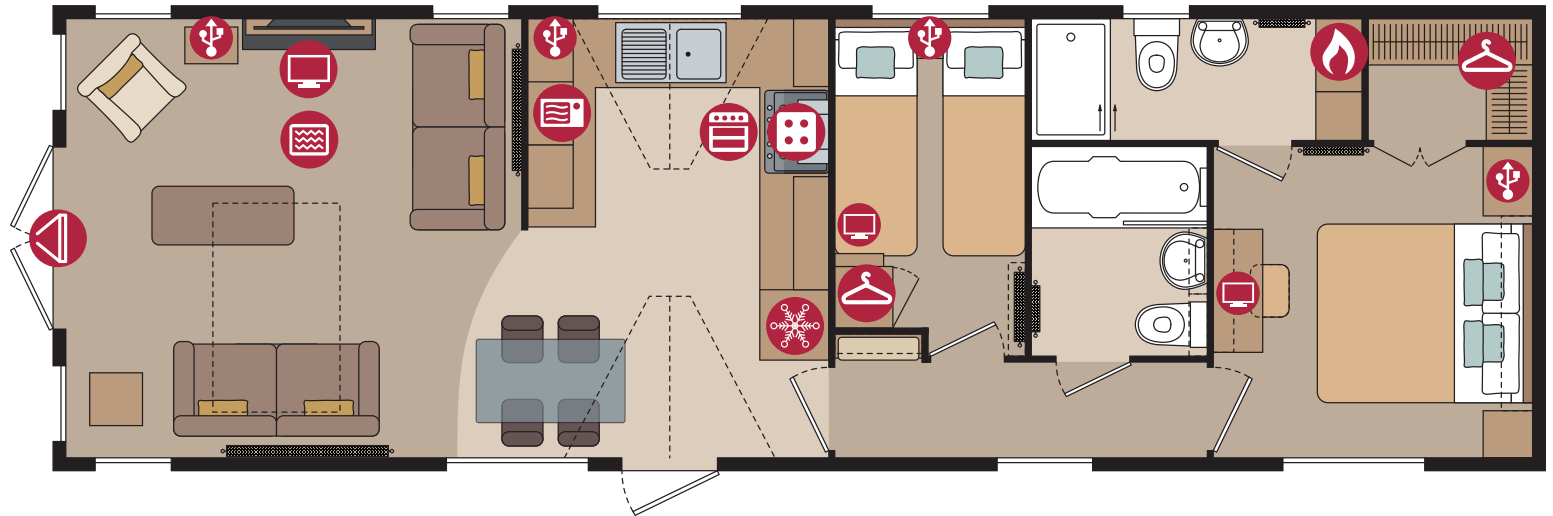

Serena

The light, airy feel as you walk into the Serena is thanks to the dormer windows over the kitchen and dining areas. This feature along with the side hallway gives this home a unique place within the Pemberton range. A generous kitchen with plentiful storage is divided from the lounge area by a 'peer through' partition creating an allusion of separation.

Highlights

- PVCu double glazing with French doors
- Hallway storage and seating
- Dormer window above side door entrance and kitchen window
- Integrated fridge/freezer and microwave
- Traditional style flame effect fire
- Luxurious sofa and sofa bed with accent chair and storage footstool
- Walk-in wardrobe in the master bedroom
- Domestic sized bath
- Gas combi central heating system with thermostatic radiator valves
- TV points in all bedrooms
- Woodgrain Chateaux aluminium
- Lounge Scatter Cushions
- Bedroom Throws and Co-ordinating Scatter Cushions
- Duvet Sets
- Integrated cooker with separate oven and grill

42ft x 13ft

2 bedroom

Serena

Residential Specification

Option includes the following:

- Roof 250mm insulated
- 100mm thick wall
- Floor minimum 65mm insulated
- Windows low E glass and Argon filled
- Superior Insulation U values exceeding the British Standard

42ft x 13ft - 2 bedroom

Options available to order

- Residential Specification to BS3632 available in all cladding types
- Integrated dishwasher and washer/dryer
- Shower in lieu of bath
- Stowaway occasional bed in twin room
- Lounge curtains in lieu of lounge venetian blinds
- Serena Lodge available in Grain Effect Plastic and Canexel Cladding
- Lift up storage bed
- All electric version including central heating