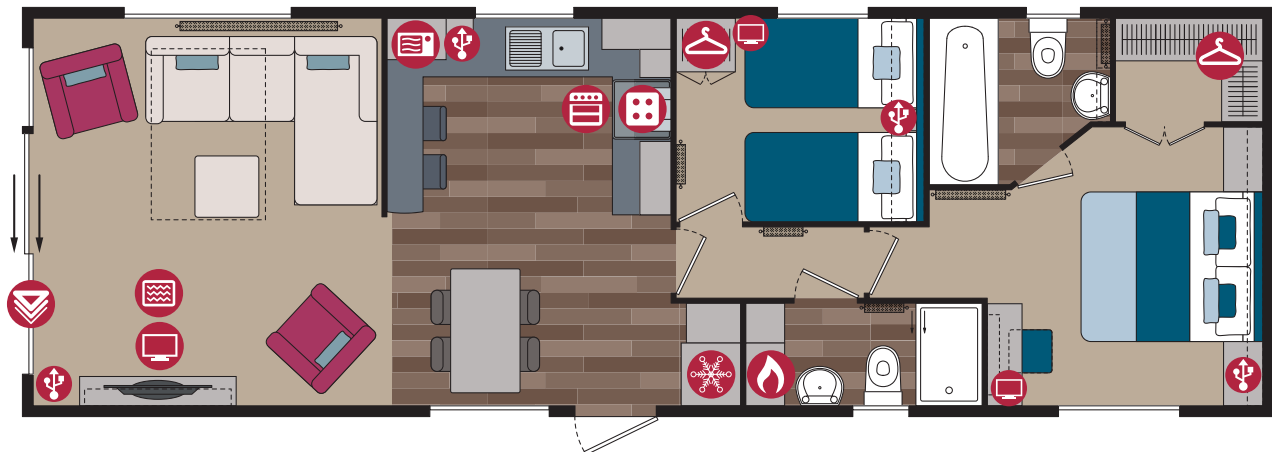

# Rivington

The Rivington is available in three different sizes to accommodate pitches as large as 14ft wide. It has a modern sleek kitchen with a mirrored kitchen splashback, a composite sink, an integrated fridge freezer and microwave and a breakfast bar with two barstools. Lounge seating includes an L shaped sofa with at least one contrast accent chair (two in the 42ft 2 bed) and there are graphite accents throughout from the curtains to the wall mounted fire and the plush dining chairs.

### Highlights

- PVCu double glazing with large patio door to front elevation
- Integrated microwave and fridge/freezer
- Breakfast bar with 2 bar stools
- Contemporary wall mounted fire
- 5ft bed in master bedroom
- Walk in wardrobe with LED lighting to master bedroom (2 bed)
- Family shower room with storage cabinets
- En-suite with domestic sized bath (2 bed models only)
- Gas combi central heating system with thermostatic radiator valves
- Lounge cushions
- L shaped sofa bed, co-ordinating accent chair and footstool (2 accent chairs in the 42ft 2bed)
- TV points in all bedrooms
- Integrated cooker with separate oven and grill

 **3D Walkthroughs**  
available to view online  
[www.pembertonlh.co.uk](http://www.pembertonlh.co.uk)

40ft x 12ft - 2 bedroom

42ft x 13ft - 3 bedroom

42ft x 14ft - 2 bedroom

### Options available to order

- Residential Specification to BS3632 available in all cladding types
- Integrated 450mm wide dishwasher and washer/dryer
- Shower in lieu of bath
- Stowaway occasional bed in twin room
- Bedroom Throws and Co-ordinating Scatter Cushions
- Duvet Sets
- Rivington Lodge available in Grain Effect Plastic and Canaxel Cladding
- Lift up storage bed
- All electric version including central heating