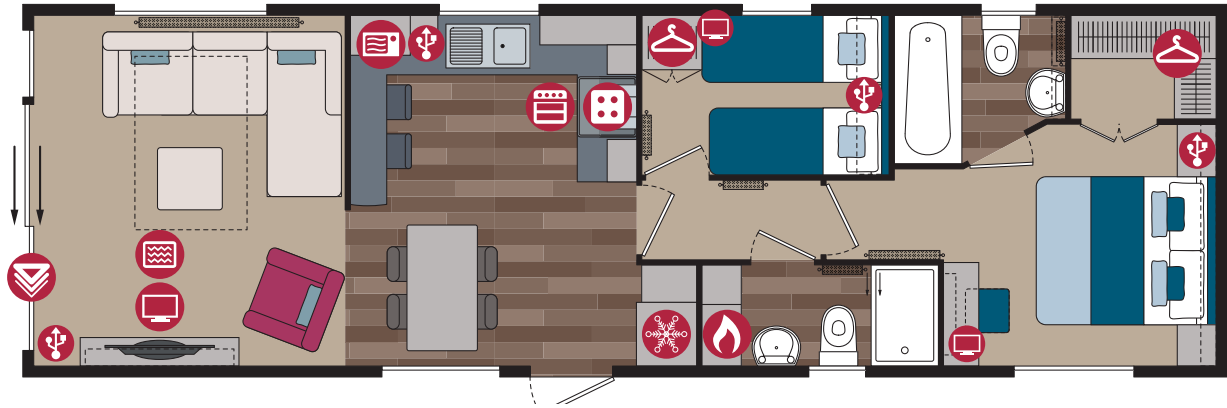

### Highlights

- PVCu double glazing with large patio door to front elevation
- Integrated microwave and fridge/freezer
- Breakfast bar with 2 bar stools
- Contemporary wall mounted fire
- 5ft bed in master bedroom
- Walk in wardrobe with LED lighting to master bedroom (2 bed)
- Family shower room with storage cabinets
- En-suite with domestic sized bath (2 bed models only)
- Gas combi central heating system with thermostatic radiator valves
- Lounge cushions
- L shaped sofa bed, co-ordinating accent chair and footstool (2 accent chairs in the 42ft 2bed)
- TV points in all bedrooms
- Integrated cooker with separate oven and grill

- |  |   |
|--|---|
|  Cooker         |  USB Point     |
|  Hob            |  TV Space      |
|  Fridge-Freezer |  Electric Fire |
|  Microwave      |  Patio Doors   |
|  Washer/Dryer   |  French Doors  |
|  Dishwasher     |  Bifold Doors  |
|  Boiler         |  Wardrobe      |

 **3D Walkthroughs**  
available to view online  
[www.pembertonlh.co.uk](http://www.pembertonlh.co.uk)

40ft x 12ft - 2 bedroom

42ft x 13ft - 3 bedroom

42ft x 14ft - 2 bedroom

### Options available to order

- Residential Specification to BS3632 available in all cladding types
- Integrated 450mm wide dishwasher and washer/dryer
- Shower in lieu of bath
- Stowaway occasional bed in twin room
- Bedroom Throws and Co-ordinating Scatter Cushions
- Duvet Sets
- Rivington Lodge available in Grain Effect Plastic and Canaxel Cladding
- Lift up storage bed
- All electric version including central heating