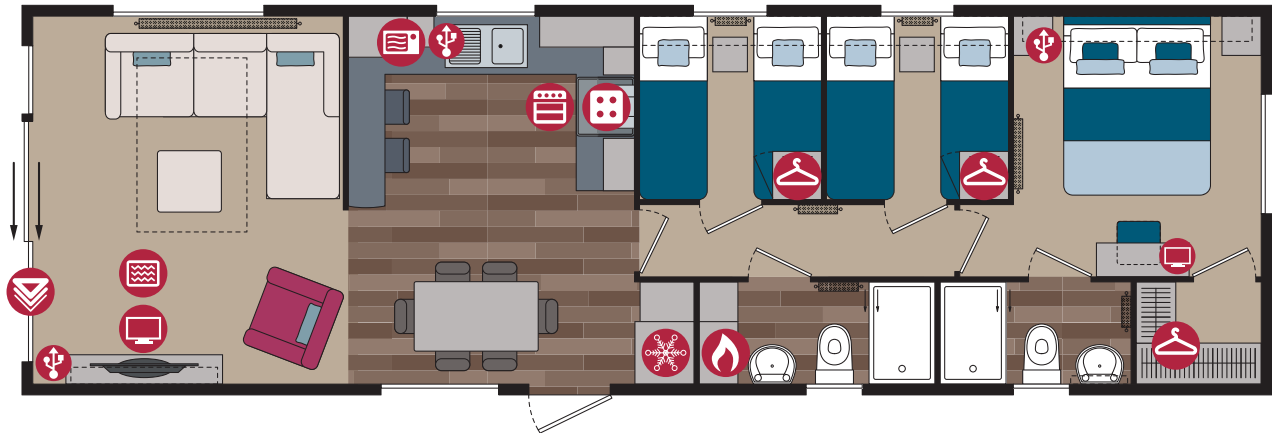

### Highlights

- PVCu double glazing with large patio door to front elevation
- Integrated microwave and fridge/freezer
- Breakfast bar with 2 bar stools
- Contemporary wall mounted fire
- 5ft bed in master bedroom
- Walk in wardrobe with LED lighting to master bedroom (2 bed)
- Family shower room with storage cabinets
- En-suite with domestic sized bath (2 bed models only)
- Gas combi central heating system with thermostatic radiator valves
- Lounge cushions
- L shaped sofa bed, co-ordinating accent chair and footstool (2 accent chairs in the 42ft 2bed)
- TV points in all bedrooms
- Integrated cooker with separate oven and grill

- |  |   |
|--|---|
|  Cooker         |  USB Point     |
|  Hob            |  TV Space      |
|  Fridge-Freezer |  Electric Fire |
|  Microwave      |  Patio Doors   |
|  Washer/Dryer   |  French Doors  |
|  Dishwasher     |  Bifold Doors  |
|  Boiler         |  Wardrobe      |

 **3D Walkthroughs**  
available to view online  
[www.pembertonlh.co.uk](http://www.pembertonlh.co.uk)

40ft x 12ft - 2 bedroom

42ft x 13ft - 3 bedroom

42ft x 14ft - 2 bedroom

### Options available to order

- Residential Specification to BS3632 available in all cladding types
- Integrated 450mm wide dishwasher and washer/dryer
- Shower in lieu of bath
- Stowaway occasional bed in twin room
- Bedroom Throws and Co-ordinating Scatter Cushions
- Duvet Sets
- Rivington Lodge available in Grain Effect Plastic and Canaxel Cladding
- Lift up storage bed
- All electric version including central heating