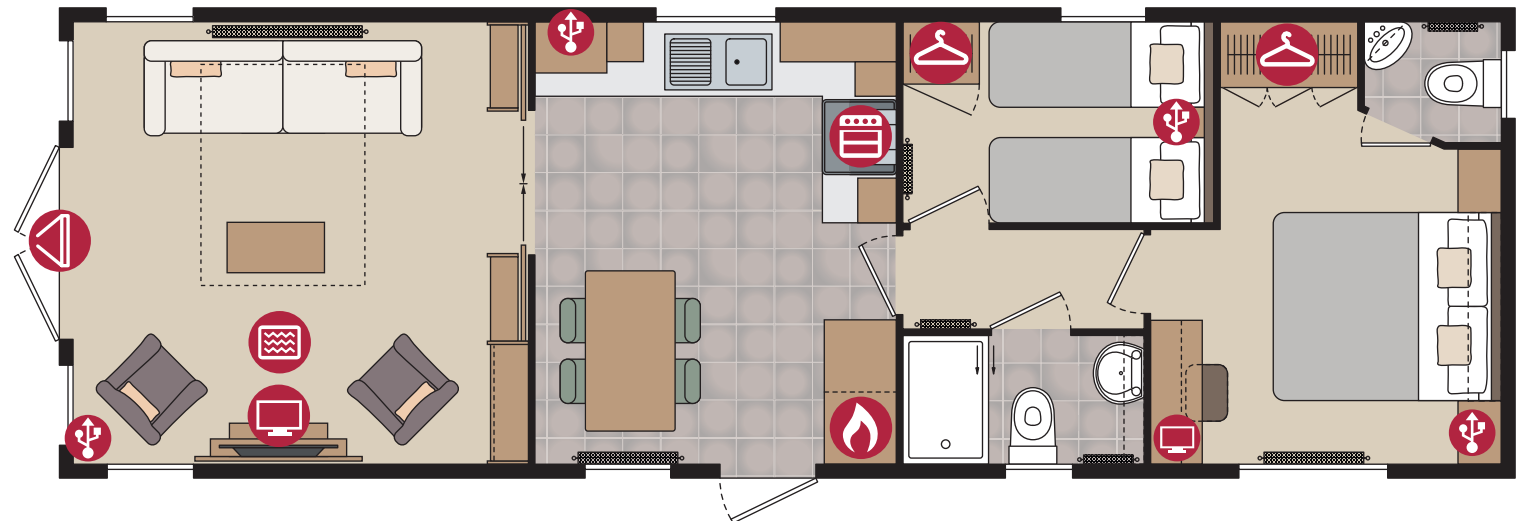

Regent

The Regent boasts a rare concept in a 12 ft home and that is the ability to close off the lounge from the kitchen and dining area. Optional pocket doors are smartly encased behind the lounge shelving unit which provides lots of space for books and photos. The large sofa contrasts well with the luxurious accent chair – one in the 36ft and two in the 38ft home – and the fabrics invoke an atmosphere of calm and serenity.

Highlights

- Wall mounted flame effect fire
- Large sofa bed with two accent chairs (38ft only)
- Family shower room
- Accent walls
- Integrated cooker with separate oven and grill
- DVD unit
- Built in bookcase & storage unit to lounge
- Contrast high backed dining chairs
- En-suite toilet and sink to master bedrooms
- Walk-in wardrobe (36ft only)

36ft x 12ft - 2 bedroom

38ft x 12ft - 2 bedroom

Options available to order

- Residential Specification to BS3632 available in all cladding types
- Gas combi central heating system with thermostatic radiator valves
- PVCu double glazing
- Patio doors to front elevation
- Integrated dishwasher, washer/dryer and fridge/freezer
- Microwave
- Pocket doors separating lounge and kitchen
- Pre-galvanised steel chassis
- TV points in the twin bedroom
- Stowaway occasional bed in twin room
- Lounge Scatter Cushions
- Bedroom Throws and Co-ordinating Scatter Cushions
- Duvet Sets
- Regent Lodge available in Grain Effect Plastic and Canexel Cladding
- Lift up storage bed
- All electric version including central heating