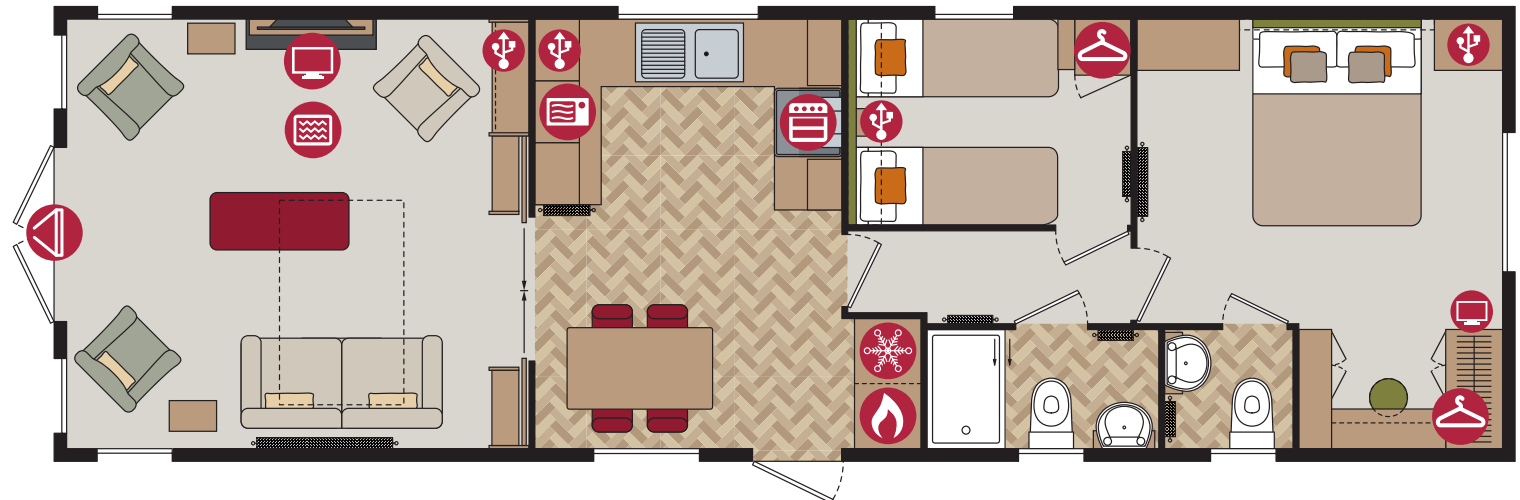

Highlights

- PVCu double glazing with French doors to front elevation
- Integrated microwave and fridge/freezer
- Gas combi central heating system with thermostatic radiator valves
- Downlit fireplace with electric stove
- Large sofa bed with 2 accent wing chairs and a contrasting footstool
- Lounge cushions
- 5ft bed in master bedroom
- En-suite facilities in 42ft 2 bed
- Integrated cooker with separate oven and grill

38ft x 12ft

2 bedroom

42ft x 13ft

2 bedroom

Abingdon

Residential Specification

Option includes the following:

- Roof 250mm insulated
- 100mm thick wall
- Floor minimum 65mm insulated
- Windows low E glass and Argon filled
- Superior Insulation U values exceeding the British Standard

38ft x 12ft - 2 bedroom

42ft x 13ft - 2 bedroom

Options available to order

- Residential Specification to BS3632 available in all cladding types
- Integrated dishwasher and washer/dryer
- Pocket doors separating lounge and kitchen
- TV points in the twin bedrooms
- Stowaway occasional bed in twin room
- Bedroom Throws and Co-ordinating Scatter Cushions
- Duvet Sets
- Abingdon Lodge available in Grain Effect Plastic and Canexel Cladding
- Lift up storage bed
- All electric version including central heating