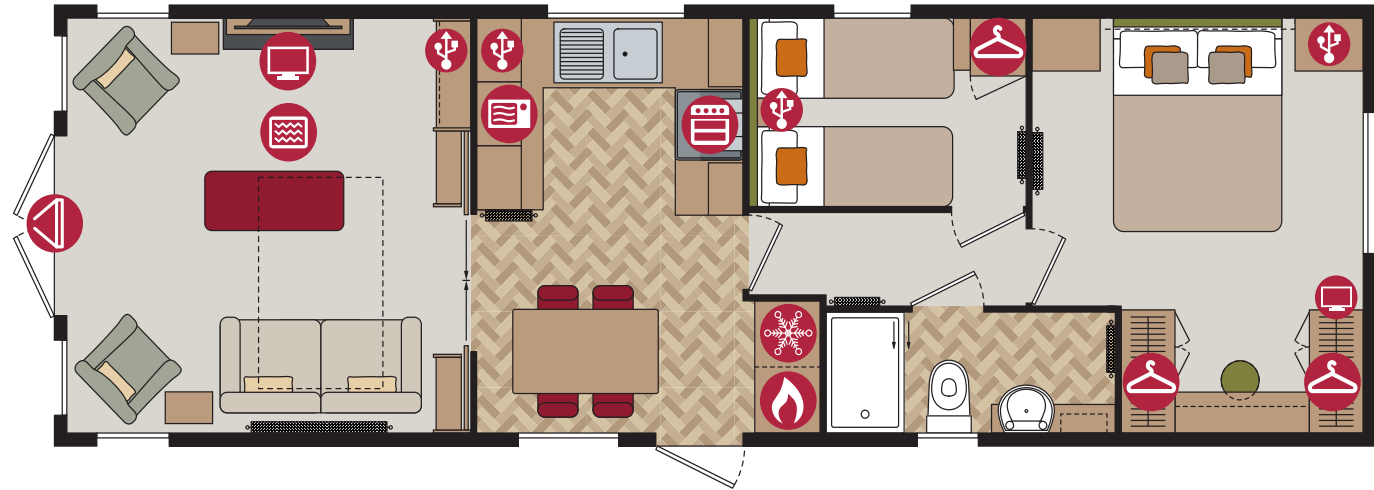

Highlights

- PVCu double glazing with French doors to front elevation
- Integrated microwave and fridge/freezer
- Gas combi central heating system with thermostatic radiator valves
- Downlit fireplace with electric stove
- Large sofa bed with 2 accent wing chairs and a contrasting footstool
- Lounge cushions
- 5ft bed in master bedroom
- En-suite facilities in 42ft 2 bed
- Integrated cooker with separate oven and grill

38ft x 12ft

2 bedroom

42ft x 13ft

2 bedroom

Abingdon

Residential Specification

Option includes the following:

- Roof 250mm insulated
- 100mm thick wall
- Floor minimum 65mm insulated
- Windows low E glass and Argon filled
- Superior Insulation U values exceeding the British Standard

38ft x 12ft - 2 bedroom

42ft x 13ft - 2 bedroom

Options available to order

- Residential Specification to BS3632 available in all cladding types
- Integrated dishwasher and washer/dryer
- Pocket doors separating lounge and kitchen
- TV points in the twin bedrooms
- Stowaway occasional bed in twin room
- Bedroom Throws and Co-ordinating Scatter Cushions
- Duvet Sets
- Abingdon Lodge available in Grain Effect Plastic and Canexel Cladding
- Lift up storage bed
- All electric version including central heating