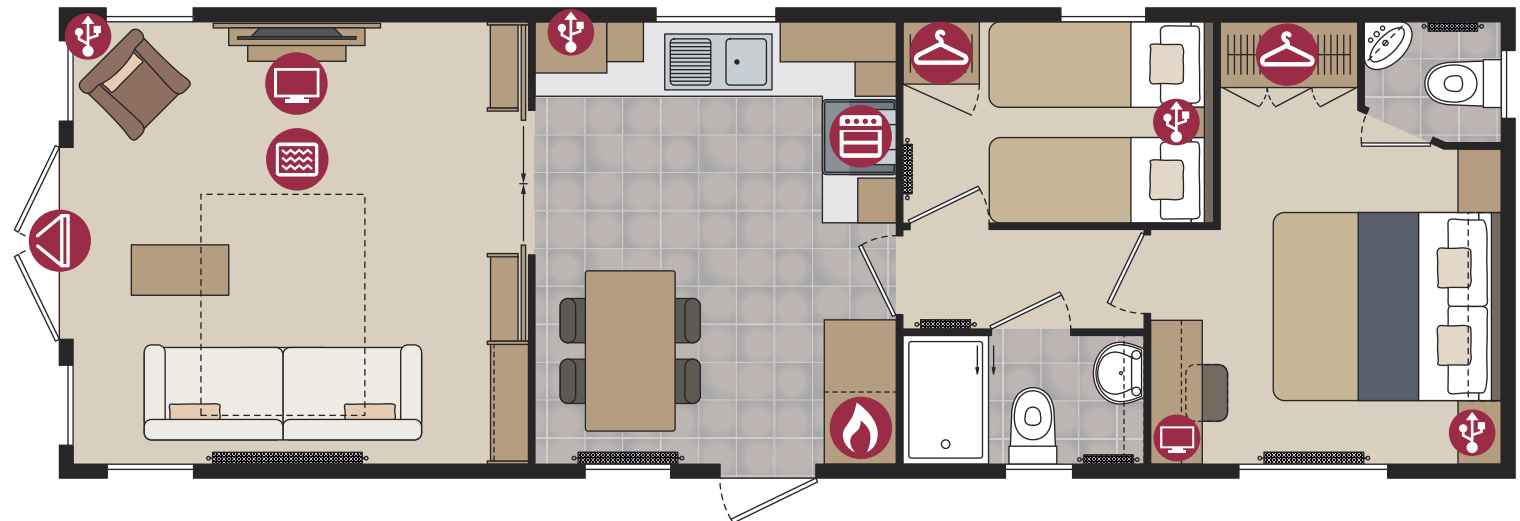

Highlights

- Integrated cooker with separate oven and grill
- Wall mounted flame effect fire
- Large sofa with accent chair
- Family shower room
(separate toilet facilities in 3 bed)

36ft x 12ft	2 bedroom
38ft x 12ft	2 bedroom

Images shown are from the Regent 38 x 12, 2 bed

Pemberton
PARK & LEISURE HOMES

Regent

Residential Specification
Option includes the following:

- Roof 250mm insulated
- 100mm thick wall
- Floor minimum 65mm insulated
- Windows low E glass and Argon filled
- Superior U values exceeding the British Standard

- | | |
|--|---|
|  Cooker |  USB Point |
|  Hob |  TV Space |
|  Fridge-Freezer |  Electric Fire |
|  Microwave |  Patio Doors |
|  Washer/Dryer |  French Doors |
|  Dishwasher |  Bifold Doors |
|  Boiler |  Wardrobe |

36ft x 12ft - 2 bedroom

38ft x 12ft - 2 bedroom

Options available to order

- Residential Specification to BS3632 available in all cladding types
- Regent Lodge available in Thermowood, Vinyl and Canoxel Cladding
- Gas combi central heating system with thermostatic radiator valves
- PVCu double glazing
- Patio doors to front elevation
- Integrated dishwasher, washer/dryer and fridge/freezer
- Microwave
- Additional accent chair
- Accessory pack
- Pocket doors separating lounge and kitchen
- Pre-galvanised steel chassis
- Lift up storage bed in the master bedroom
- TV points in the twin bedroom
- Guzunder beds in twin room