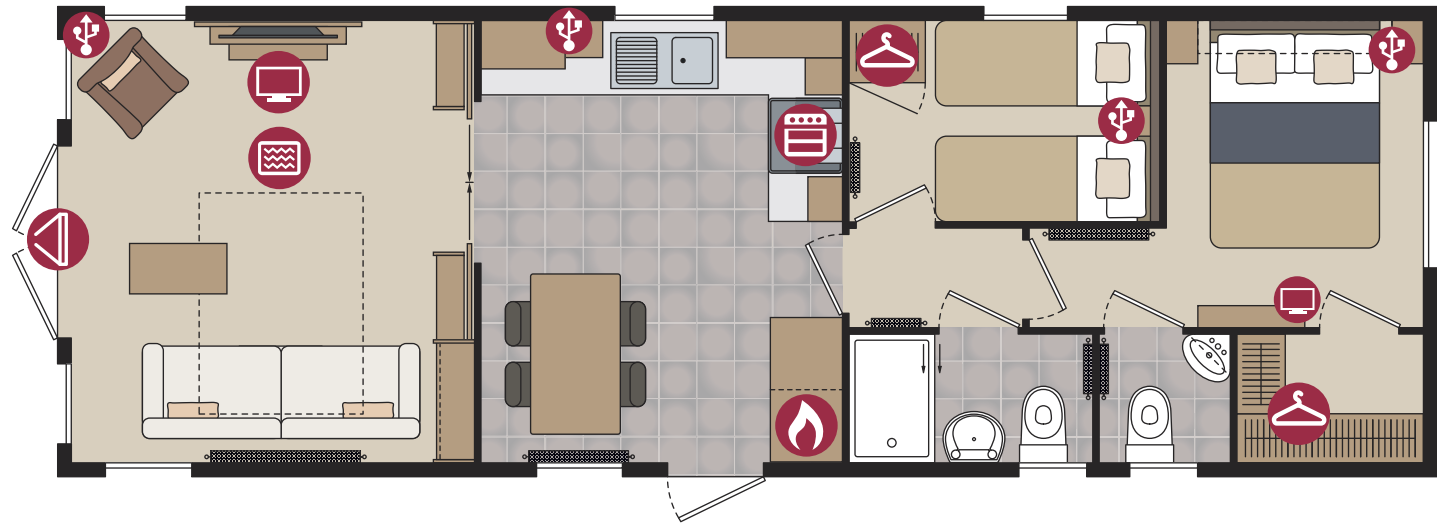

Highlights

- Integrated cooker with separate oven and grill
- Wall mounted flame effect fire
- Large sofa with accent chair
- Family shower room
(separate toilet facilities in 3 bed)

36ft x 12ft	2 bedroom
38ft x 12ft	2 bedroom

Images shown are from the Regent 38 x 12, 2 bed

Pemberton
PARK & LEISURE HOMES

Regent

Residential Specification
Option includes the following:

- Roof 250mm insulated
- 100mm thick wall
- Floor minimum 65mm insulated
- Windows low E glass and Argon filled
- Superior U values exceeding the British Standard

- | | |
|--|---|
|  Cooker |  USB Point |
|  Hob |  TV Space |
|  Fridge-Freezer |  Electric Fire |
|  Microwave |  Patio Doors |
|  Washer/Dryer |  French Doors |
|  Dishwasher |  Bifold Doors |
|  Boiler |  Wardrobe |

36ft x 12ft - 2 bedroom

38ft x 12ft - 2 bedroom

Options available to order

- Residential Specification to BS3632 available in all cladding types
- Regent Lodge available in Thermowood, Vinyl and Canoxel Cladding
- Gas combi central heating system with thermostatic radiator valves
- PVCu double glazing
- Patio doors to front elevation
- Integrated dishwasher, washer/dryer and fridge/freezer
- Microwave
- Additional accent chair
- Accessory pack
- Pocket doors separating lounge and kitchen
- Pre-galvanised steel chassis
- Lift up storage bed in the master bedroom
- TV points in the twin bedroom
- Guzunder beds in twin room