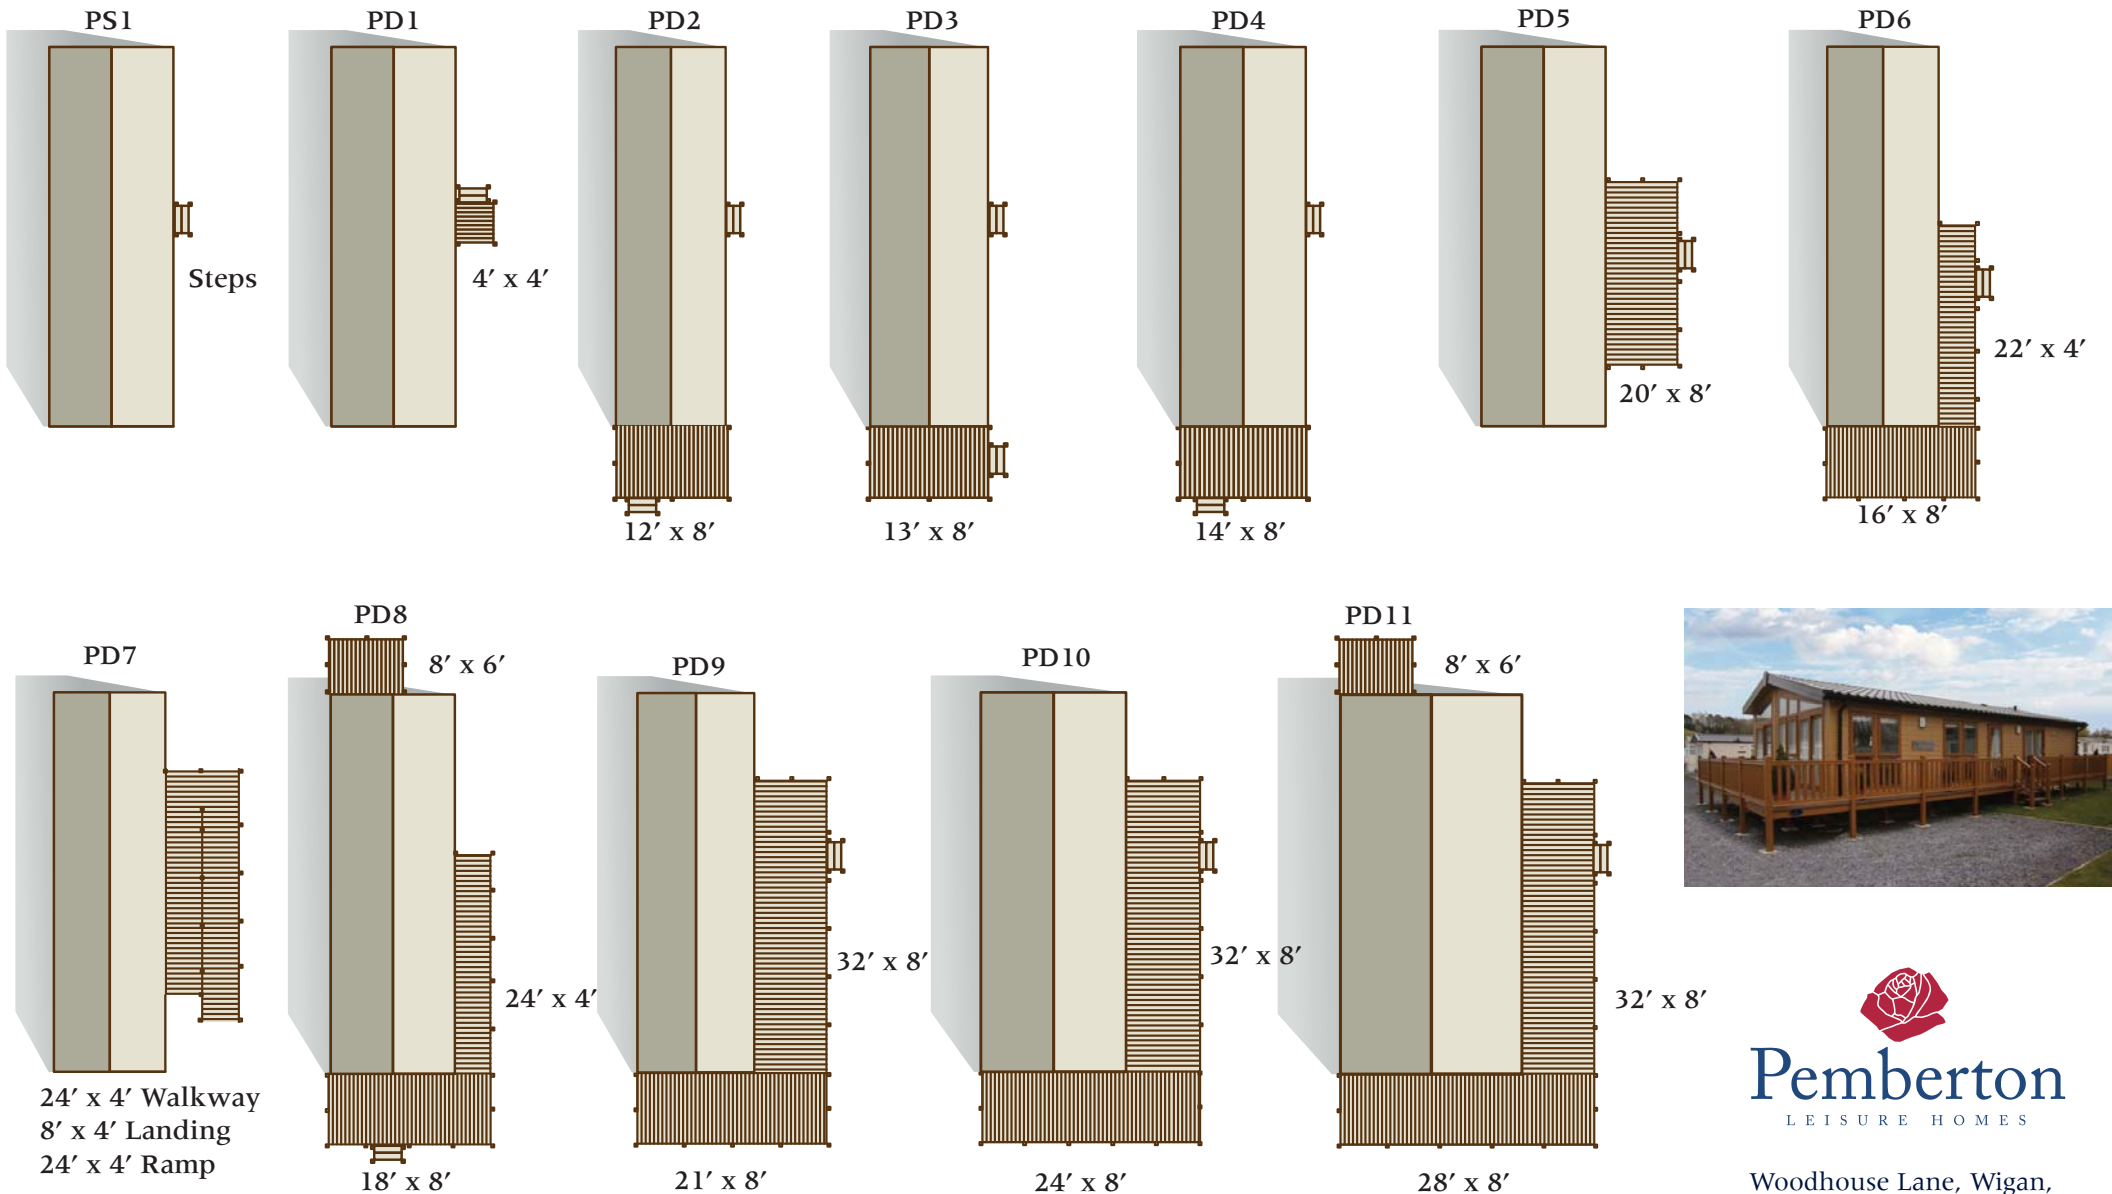

Specifications & Sizes

www.pembertonlh.co.uk

Pemberton
LEISURE HOMES

Woodhouse Lane, Wigan,
Lancashire, WN6 7NF
Tel: 01942 321221 Fax: 01942 234150
www.pembertonlh.co.uk
email: repairs.decking@pembertonlh.co.uk

These are just a few of our designs. Quotations can be given for individual designs.